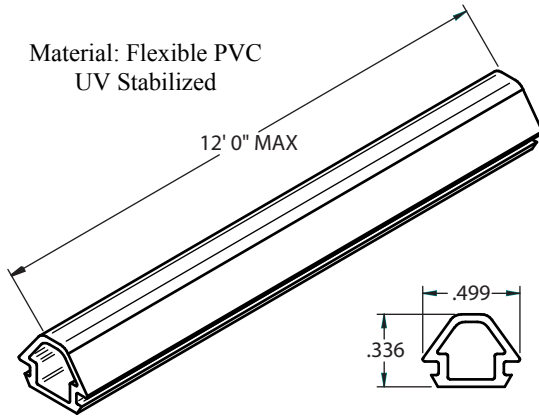

# Extreme LED Versa-Lite

*This vibrant LED lighting product is designed for Extreme illumination wherever it is used!*

- ★ Choose from seven vibrant LED lighting colors: red, blue, green, purple, amber, white, and warm white - all in clear tubing
- ★ PVC tube for weather resistant applications
- ★ Resistant to vibration and shock
- ★ Mounting channel in chrome or black with matching tips
- ★ UL, CSA, and FAA approved options available
- ★ Maximum length - 12'

## LED Specifications:

LED Type	Color	Color Temp/Wavelength	Lumens (3 leds per set)	Current/LED 12 or 24VDC
3mm	White	6500-7500 °K	9.47/set	0.02 amps/set
3mm	Wm.White	2900-3200 °K	8.47/set	0.02 amps/set
3mm	Blue	470nm	1.18/set	0.02 amps/set
3mm	Purple	460nm		0.02 amps/set
3mm	Green	525nm	4.94/set	0.02 amps/set
3mm	Red	630nm	2.02/set	0.02 amps/set
3mm	Amber	591nm	4.27/set	0.02 amps/set