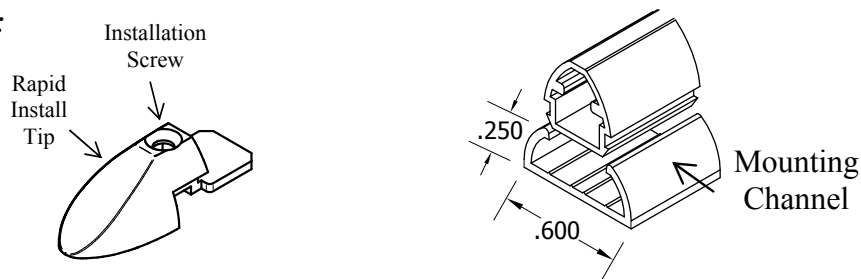

Available Channel & Tips:

*All mounting hardware is UV stabilized plastic