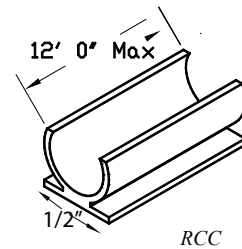

Round Continuous Clip

*All mounting hardware is UV stabilized plastic