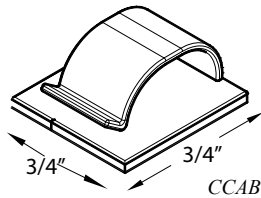

Available Hardware Options :

Adhesive Back C-Clip