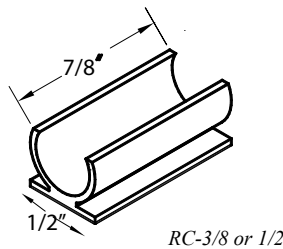

Round Clip
with 2 punched holes
for screws