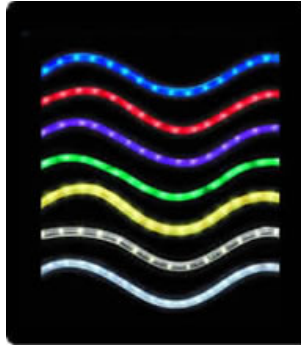

# Flexi Round LED Rope Light

- ✦ Available LED colors: blue, red, purple, green, amber, warm white and white
- ✦ Available in 3/8" diameter (horizontal) and 1/2" diameter (horizontal or vertical)
- ✦ "Field cuttable" on-site for required lengths
- ✦ Requires less power than incandescent rope light
- ✦ Available in 12V, 24V, 120V and 220V (no transformers required for 120V or 220V)
- ✦ Power cord sets, T-connectors, splice connectors and end caps available.

## LED Specifications:

Voltage	Bulb Spacing	Unit Cut Length by Color	Wattage per Foot	Amps per Foot	Packing Length	Max Run Length
240v	1"	72"(R,A)	0.73w	.003A	150 ft	600 ft
240v	1"	54" (B,W,G, WW)	0.98w	.004A	150 ft	450 ft
120v	1"	36" (R,A)	0.8w	.006A	150 ft	300 ft
120v	1"	24" (B,W,G,WW)	1.2w	.01A	150 ft	200 ft
24v	1"	8" (R,A)	0.72w	.03A	150 ft	100 ft
24v	1"	6" (B,W,G,WW)	0.96w	.04A	150 ft	100 ft
12v	1"	4" (R,A)	0.72w	.06A	150 ft	50 ft
12v	1"	3" (B,W,G,WW)	0.96w	.08A	150 ft	50 ft