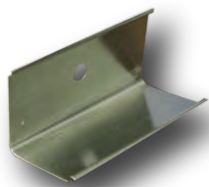

Linear V Medallion Light

Sleek, bright, high intensity LED lighting in an attractive package made specifically for corner installations. Easy to install and available with a built in on/off button. You will turn this linear LED light on and go...WOW!

LED Specifications:

Dimensions L/W/D	Number of LED's	LED Type	Voltage - Watts		Light Angle	Lumens	Part Numbers	
			12, 24	3			Water Resistant	Waterproof
11.81"/1"x1"/.75"	42	3528	12, 24	3	90°	250	LA30	LAW30
19.68"/1"x1"/.75"	72	3528	12, 24	5	90°	420	LA50	LAW50
39.37"/1"x1"/.75"	144	3528	12, 24	11	90°	820	LA100	LAW100

Colors Available:

Warm White (WW)	Natural White (NW)	Cool White (CW)
2800K - 3200K	3800K - 4200K	6000K - 6500K

Other custom colors may be available.

Accessories:

Mounting Clip
VMCC-LA

Plastic Connector
VMPC-LA