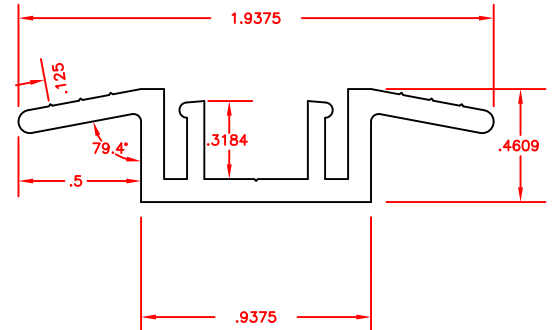

- ✦ Rugged heavy duty plastic (rigid PVC)
- ✦ Maximum Channel Length: 12 ft.
- ✦ Available in black finish
- ✦ 3" standard lamp spacing - 1.5" spacing available
- ✦ Lamp colors available: white, blue, red, green, and amber
- ✦ Voltage options: 12V/24V - DC
(incandescent bulbs can use 12/24V AC also)
- ✦ Transition from carpet to carpet, carpet to hard surface, or hard surface to hard surface

LED Specifications:

LED Type	Color	Color temp/Wavelength	Current/LED 12 or 24VDC
160°	White	6500-7500°	0.02 amps/set
160°	Warm White	2900-3200°	0.02 amps/set
160°	Blue	470nm	0.02 amps/set
160°	Red	630nm	0.02 amps/set
160°	Amber	591nm	0.02 amps/set

Waterproof & Non-Waterproof LED Flexi-Tape with 30 LEDs/Meter

Color	Color Temp Wavelength	LED Spacing	Unit Cut Length	Current Per Meter	Packing Length	Max Run Length
White	6500K	1 1/4"	3 LEDs	.2A	5 Meters	18 Meters
Warm White	3200K	1 1/4"	3 LEDs	.2A	5 Meters	18 Meters
Red	625nm	1 1/4"	3 LEDs	.2A	5 Meters	18 Meters
Amber	588nm	1 1/4"	3 LEDs	.2A	5 Meters	18 Meters
Blue	465nm	1 1/4"	3 LEDs	.2A	5 Meters	18 Meters
Green	525nm	1 1/4"	3 LEDs	.2A	5 Meters	18 Meters

Waterproof & Non-Waterproof LED Flexi-Tape with 60 LEDs/Meter

White	6500K	5/8"	3 LEDs	.4A	5 Meter	12 Meters
Warm White	3200K	5/8"	3 LEDs	.4A	5 Meter	12 Meters
Red	625nm	5/8"	3 LEDs	.4A	5 Meter	12 Meters
Amber	588nm	5/8"	3 LEDs	.4A	5 Meter	12 Meters
Blue	465nm	5/8"	3 LEDs	.4A	5 Meter	12 Meters
Green	525nm	5/8"	3 LEDs	.4A	5 Meter	12 Meters