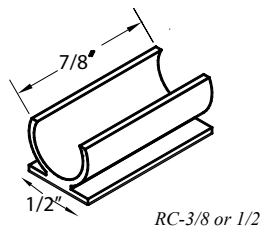

- ✦ Available flexible tube colors:
  red, blue, amber, clear, green, and white
- ✦ LED colors: red, blue, green, amber, white, and warm white
- ✦ UV additive inhibits color fading
- ✦ Mounts with clear clip
- ✦ Water resistant
- ✦ UL, CSA, and FAA approved options available
- ✦ Max run length - 15 ft

LED Specifications:

LED Type	Color	Color temp	Lumens (3 leds per set)	Amps per set (3 leds per set)
160°	White	6500-7500°	10.86/set	0.02A/set
160°	Warm White	2900-3200°	8.84/set	0.02A/set
160°	Blue	470nm	1.58/set	0.02A/set
160°	Red	630nm	3.31/set	0.02A/set
160°	Amber/Yellow	591nm	3.61/set	0.02A/set
160°	Green	525nm	7.77/set	0.02A/set

Available Hardware Options :

Round Clip

*All mounting hardware is UV stabilized plastic