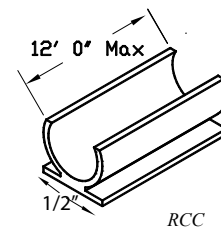

Round Continuous Clip

*All mounting hardware is UV stabilized plastic