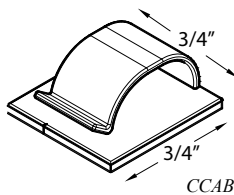

Available Hardware Options :

Adhesive Back C-Clip