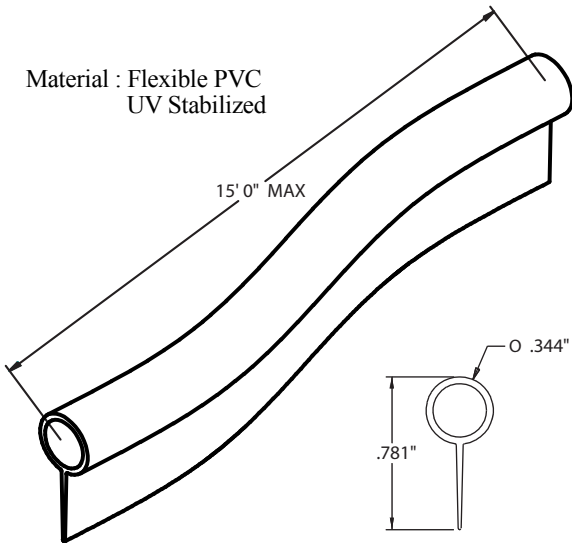

Tac-Lite (TL) w/LED

- ★ Requires no special clips, channels, or other mounting hardware
- ★ Integral mounting tab may be stapled or tacked for rapid installation
- ★ Available flexible tube colors: red, blue, amber, clear, green, and white
- ★ LED colors: red, blue, green, amber, white, and warm white
- ★ UV additive inhibits color fading
- ★ Mounts with clear clip
- ★ Water resistant
- ★ UL, CSA, and FAA approved options available
- ★ Max run length - 15 ft

LED Specifications:

LED Type	Color	Color temp	Lumens (3 leds per set)	Amps per set (3 leds per set)
160°	White	6500-7500°	10.86/set	0.02A/set
160°	Warm White	2900-3200°	8.84/set	0.02A/set
160°	Blue	470nm	1.58/set	0.02A/set
160°	Red	630nm	3.31/set	0.02A/set
160°	Amber/Yellow	591nm	3.61/set	0.02A/set
160°	Green	525nm	1.58/set	0.02A/set