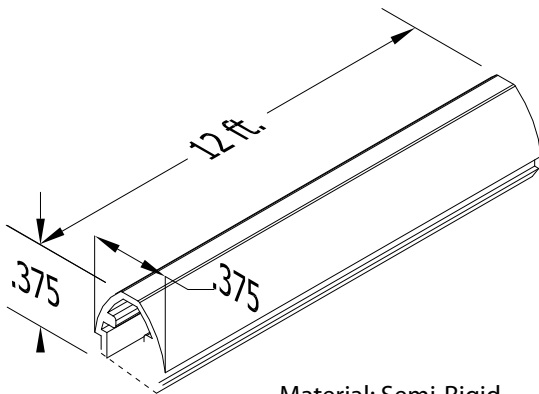

Material: Semi-Rigid
Flexible PVC
UV Stabilized

- ✦ LED colors: red, amber, blue, warm white, white, green and purple
- ✦ Mounting channel in chrome or black with matching end tips
- ✦ PVC tube for weather resistant applications
- ✦ Resistant to vibration and shock
- ✦ 12V, 24V, 28V, and 36V available.
- ✦ UL, CSA and FAA approved
- ✦ Maximum length - 12 ft.

LED Specifications:

LED Type	Color	Color temp/Wavelength	Lumens (3 leds per set)	Amps per set (3 leds per set)
3mm	White	6500-7500 °K	9.47/set	0.02 amps/set
3mm	Wm.White	2900-3200 °K	8.47/set	0.02 amps/set
3mm	Blue	470nm	1.18/set	0.02 amps/set
3mm	Purple	460nm		0.02 amps/set
3mm	Green	525nm	4.94/set	0.02 amps/set
3mm	Red	630nm	2.02/set	0.02 amps/set
3mm	Amber	591nm	4.27/set	0.02 amps/set