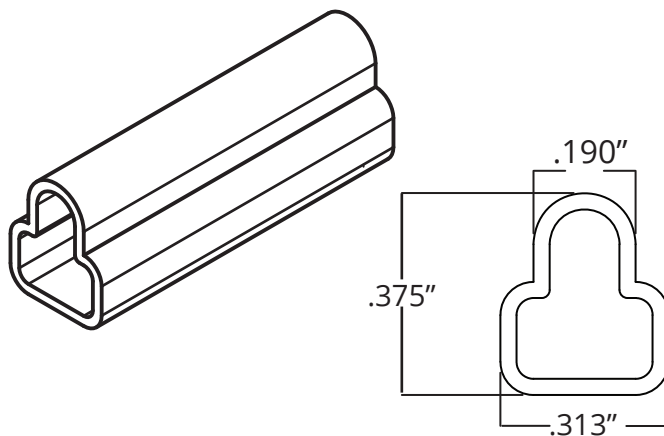

# Linear Krystal-Lite (LKL)

- Exciting light source that is designed for longer life
- Operates on 12V or 24V
- Available in different color options
- Requires much less power than replaceable incandescent bulb systems
- Long run lengths without line-loss
- UV additive inhibits color fading
- Mount with clear LKL clip - surface or angled
- UL, CSA, and FAA approved options available
- Length dependent on spacing and customer requirements

Channels are UV stabilized polycarbonate

LKL/LFL corner clip for 45° or 90° mounting