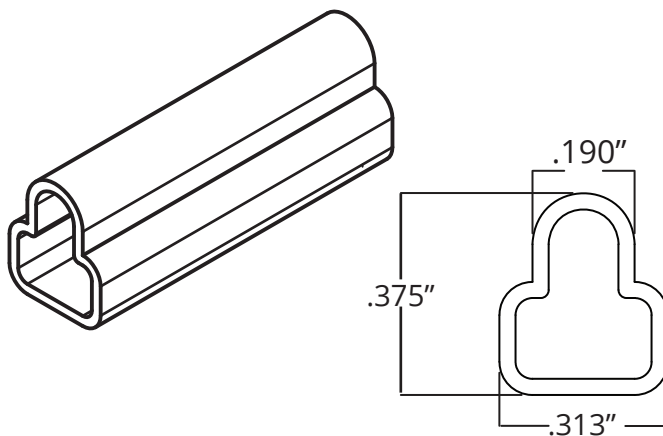

Linear Flex-Lite (LFL)

- Exciting light source that is designed for longer life
- Operates on 12V or 24V
- LED lighting colors available in blue, warm white, white, green, purple, amber, and red
- Requires less power than replaceable incandescent bulb systems
- Long run lengths without line loss
- UV additive inhibits color fading
- UL, CSA, and FAA approved options available
- Length dependent on spacing and customer requirements
- Clear LKL clip - surface or angled

Channels are UV stabilized polycarbonate

LKL/LFL clip for flat surface mounting

LKL/LFL corner clip for 45° or 90° mounting