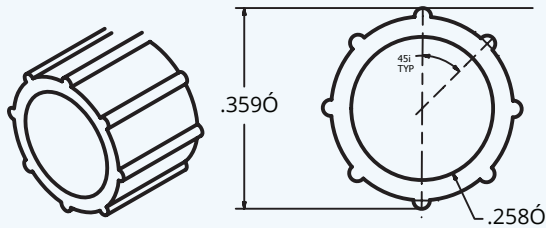

Flex Lite

- Accent lighting colors available in clear
- Flexible transparent tube
- UV additives inhibit tube discoloration
- Sturdy long life bulbs
- True parallel wiring of bulbs for greater reliability
- Internal bulb spacing options available in 3 inch spacing standard
- Maximum length -15'
- UL, CSA, and FAA approved options available
- Operates on 12V and optional

SPECIFICATIONS

BULB TYPE	DESIGN LIFE	MISCP.	LUMENS	12V AC/DC	24V AC/DC
Standard	10,000 hours	0.07/bulb	1.11/bulb	0.037A/bulb	0.019A/bulb

DIMENSIONS

Adhesive Back C-Clip

Round Clip

Round Continuous Clip

Vista reserves the right to modify this specification without prior notice.