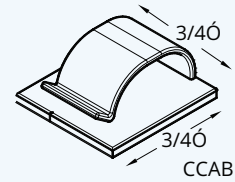

Flex Lite

- Accent lighting colors available in clear
- Flexible transparent tube
- UV additives inhibit tube discoloration
- Sturdy long life bulbs
- True parallel wiring of bulbs for greater reliability
- Internal bulb spacing options available in 3 inch spacing standard
- Maximum length -15'
- UL, CSA, and FAA approved options available
- Operates on 12V and optional

SPECIFICATIONS

BULB TYPE	DESIGN LIFE	MISCP.	LUMENS	12V AC/DC	24V AC/DC
Standard	10,000 hours	0.07/bulb	1.11/bulb	0.037A/bulb	0.019A/bulb

DIMENSIONS

Adhesive Back C-Clip

Round Clip

Round Continuous Clip

Vista reserves the right to modify this specification without prior notice.