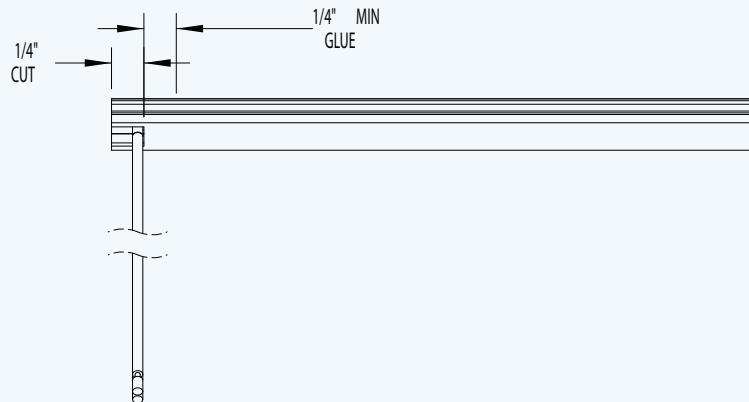

Flex Lite

- Accent lighting colors available in clear
- Flexible transparent tube
- UV additives inhibit tube discoloration
- Sturdy long life bulbs
- True parallel wiring of bulbs for greater reliability
- Internal bulb spacing options available in 3 inch spacing standard
- Maximum length -15'
- UL, CSA, and FAA approved options available
- Operates on 12V and optional

SPECIFICATIONS

BULB TYPE	DESIGN LIFE	MISCP.	LUMENS	12V AC/DC	24V AC/DC
Standard	10,000 hours	0.07/bulb	1.11/bulb	0.037A/bulb	0.019A/bulb

DIMENSIONS

Adhesive Back C-Clip

Round Clip

Round Continuous Clip

Vista reserves the right to modify this specification without prior notice.