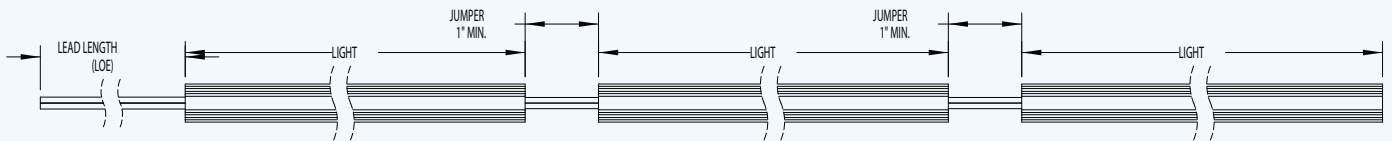

Flex Lite

- Accent lighting colors available in clear
- Flexible transparent tube
- UV additives inhibit tube discoloration
- Sturdy long life bulbs
- True parallel wiring of bulbs for greater reliability
- Internal bulb spacing options available in 3 inch spacing standard
- Maximum length -15'
- UL, CSA, and FAA approved options available
- Operates on 12V and optional

SPECIFICATIONS

BULB TYPE	DESIGN LIFE	MISCP.	LUMENS	12V AC/DC	24V AC/DC
Standard	10,000 hours	0.07/bulb	1.11/bulb	0.037A/bulb	0.019A/bulb

DIMENSIONS

Adhesive Back C-Clip

Round Clip

Round Continuous Clip

Vista reserves the right to modify this specification without prior notice.