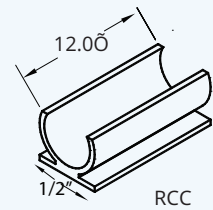

SPECIFICATIONS

BULB TYPE	DESIGN LIFE	MISCP.	LUMENS	12V AC/DC	24V AC/DC
Standard	10,000 hours	0.07/bulb	1.11/bulb	0.037A/bulb	0.019A/bulb

DIMENSIONS

Adhesive Back C-Clip

Round Clip

Round Continuous Clip

Vista reserves the right to modify this specification without prior notice.