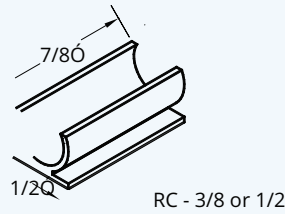

Flex Lite

- Accent lighting colors available in clear
- Flexible transparent tube
- UV additives inhibit tube discoloration
- Sturdy long life bulbs
- True parallel wiring of bulbs for greater reliability
- Internal bulb spacing options available in 3 inch spacing standard
- Maximum length -15'
- UL, CSA, and FAA approved options available
- Operates on 12V and optional

SPECIFICATIONS

BULB TYPE	DESIGN LIFE	MISCP.	LUMENS	12V AC/DC	24V AC/DC
Standard	10,000 hours	0.07/bulb	1.11/bulb	0.037A/bulb	0.019A/bulb

DIMENSIONS

Adhesive Back C-Clip

Round Clip

Round Continuous Clip

Vista reserves the right to modify this specification without prior notice.