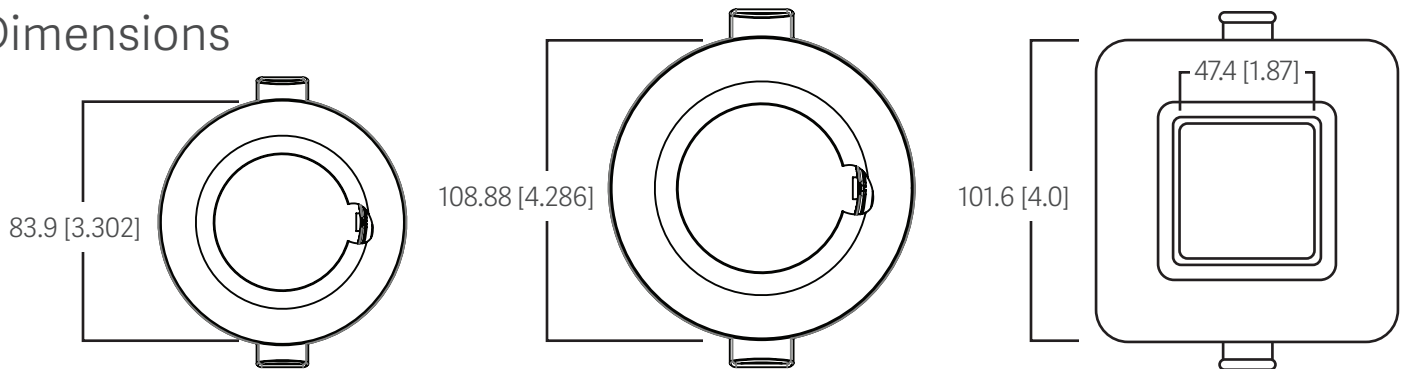

Dimensions

Vista reserves the right to modify this specification without prior notice.