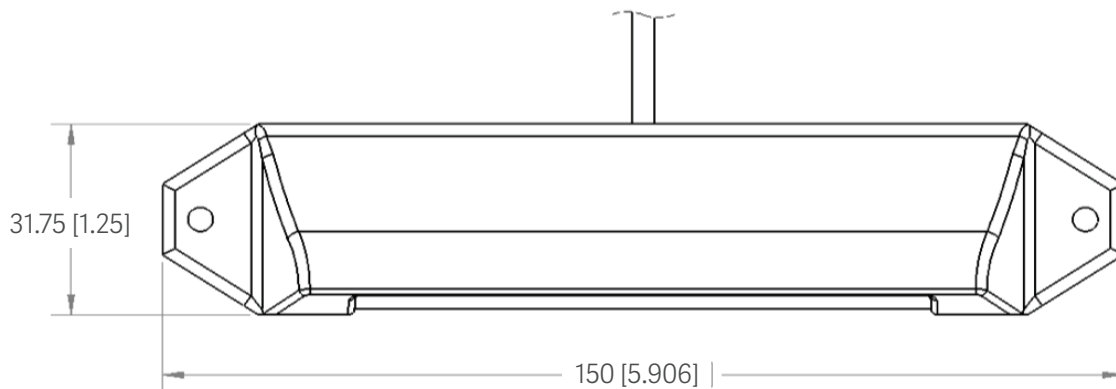

Step Lite

- Extremely durable 6.5" light that can be mounted on the rise of a step or anywhere safety or accent lighting is needed.
- Easy installation with screw mounts on each side – wire comes out the back.
- Operating voltage: 12Vdc
- Operating Temperature: -4°F to 113°F
- UL Listed

Specifications

Part No.	Voltage	Current (mA)	Wattage (W)	LED Color	CCT/Wave-length	Luminous Flux (lm/ft)
480490	12	130	2.0	Warm White	3000 K	105
480493				Natural White	4500 K	125
480496				Cool White	6000 K	138