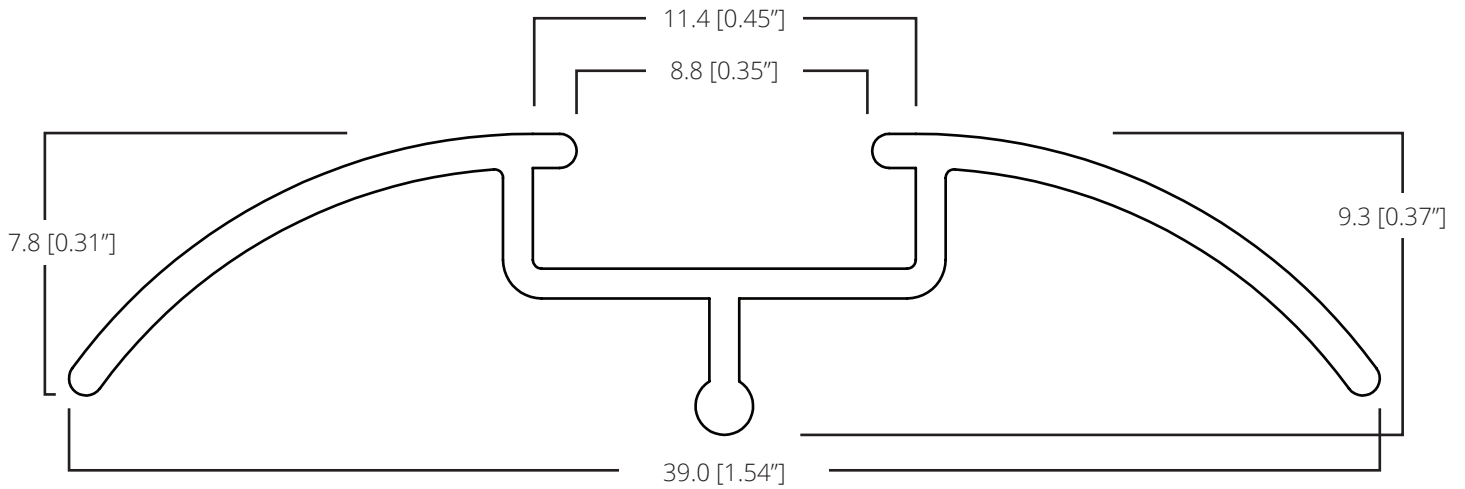

Everest

- Smooth, diffused light without hot spots, 240 LEDs/m
- Available in 6 colors
- Flanged and Non-Flanged options available for Flush and Recessed mounting
- Operating temperature: -20C to 45C
- Designed for interior and exterior applications, IP66 / IP67 rated
- UL approved / ROHS Compliant
- UV compliant with ASTM G154
- Salt Spray compliant with ASTM B117

SPECIFICATIONS - 12VDC

PLEASE NOTE THAT THIS PRODUCT IS IN A PRELIMINARY STATE AND IS SUBJECT TO POTENTIAL CHANGE BEFORE FULL RELEASE

PART NUMBER		CURRENT (MA/FT)	WATTAGE (W MAX/FT)	SILICONE COLOR	LED COLOR	CCT (K)/ WAVELENGTH(NM)	LUMINOUS FLUX (LM/FT)
Flanged	Non-Flanged						
461551	461553	192	2.9	Translucent White	Warm White	2900	225
462552	462554				Red	623	65
463551	463553				Amber	590	65
464551	464553				Natural White	4500	235
466551	466553				Blue	465	45
468551	468553				Cool White	6000	240

DIMENSIONS

FLANGED

NON-FLANGED

BATTEN CHANNEL

IP68 CLIP

Vista reserves the right to modify this specification without prior notice.