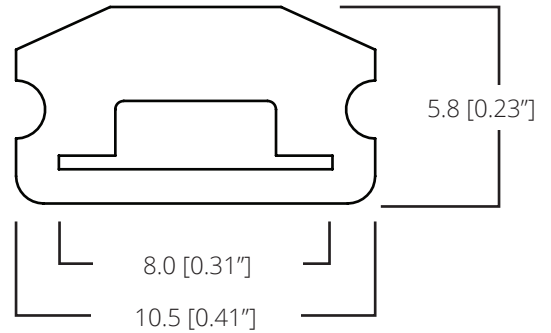

Everest

- Smooth, diffused light without hot spots, 240 LEDs/m
- Available in 6 colors
- Flanged and Non-Flanged options available for Flush and Recessed mounting
- Operating temperature: -20C to 45C
- Designed for interior and exterior applications, IP66 / IP67 rated
- UL approved / ROHS Compliant
- UV compliant with ASTM G154
- Salt Spray compliant with ASTM B117

SPECIFICATIONS - 12VDC

PLEASE NOTE THAT THIS PRODUCT IS IN A PRELIMINARY STATE AND IS SUBJECT TO POTENTIAL CHANGE BEFORE FULL RELEASE

PART NUMBER		CURRENT (MA/FT)	WATTAGE (W MAX/FT)	SILICONE COLOR	LED COLOR	CCT (K)/ WAVELENGTH(NM)	LUMINOUS FLUX (LM/FT)
Flanged	Non-Flanged						
461551	461553	192	2.9	Translucent White	Warm White	2900	225
462552	462554				Red	623	65
463551	463553				Amber	590	65
464551	464553				Natural White	4500	235
466551	466553				Blue	465	45
468551	468553				Cool White	6000	240

DIMENSIONS

FLANGED

NON-FLANGED

BATTEN CHANNEL

IP68 CLIP

Vista reserves the right to modify this specification without prior notice.