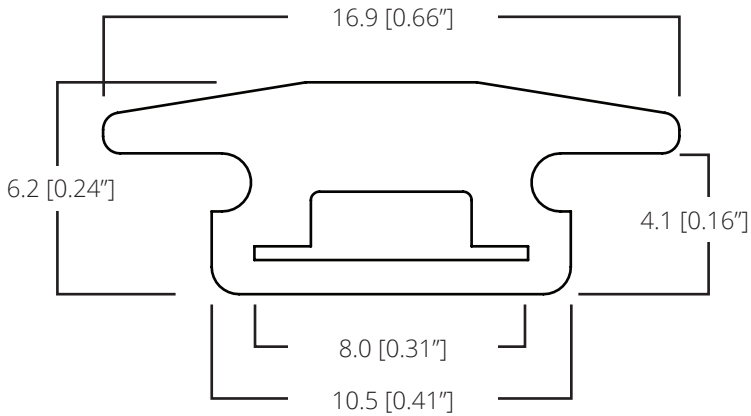

Everest

- Smooth, diffused light without hot spots, 240 LEDs/m
- Available in 6 colors
- Flanged and Non-Flanged options available for Flush and Recessed mounting
- Operating temperature: -20C to 45C
- Designed for interior and exterior applications, IP66 / IP67 rated
- UL approved / ROHS Compliant
- UV compliant with ASTM G154
- Salt Spray compliant with ASTM B117

SPECIFICATIONS - 12VDC

PLEASE NOTE THAT THIS PRODUCT IS IN A PRELIMINARY STATE AND IS SUBJECT TO POTENTIAL CHANGE BEFORE FULL RELEASE

PART NUMBER		CURRENT (MA/FT)	WATTAGE (W MAX/FT)	SILICONE COLOR	LED COLOR	CCT (K)/ WAVELENGTH(NM)	LUMINOUS FLUX (LM/FT)
Flanged	Non-Flanged						
461551	461553	192	2.9	Translucent White	Warm White	2900	225
462552	462554				Red	623	65
463551	463553				Amber	590	65
464551	464553				Natural White	4500	235
466551	466553				Blue	465	45
468551	468553				Cool White	6000	240

DIMENSIONS

FLANGED

NON-FLANGED

BATTEN CHANNEL

IP68 CLIP

Vista reserves the right to modify this specification without prior notice.