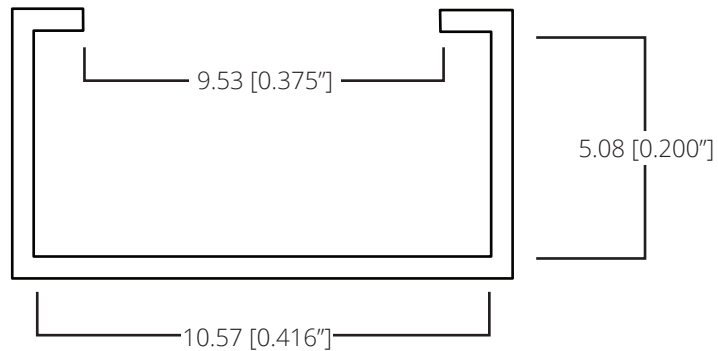

Everest

- Smooth, diffused light without hot spots, 240 LEDs/m
- Available in 6 colors
- Flanged and Non-Flanged options available for Flush and Recessed mounting
- Operating temperature: -20C to 45C
- Designed for interior and exterior applications, IP66 / IP67 rated
- UL approved / ROHS Compliant
- UV compliant with ASTM G154
- Salt Spray compliant with ASTM B117

SPECIFICATIONS - 12VDC

PLEASE NOTE THAT THIS PRODUCT IS IN A PRELIMINARY STATE AND IS SUBJECT TO POTENTIAL CHANGE BEFORE FULL RELEASE

PART NUMBER		CURRENT (MA/FT)	WATTAGE (W MAX/FT)	SILICONE COLOR	LED COLOR	CCT (K)/ WAVELENGTH(NM)	LUMINOUS FLUX (LM/FT)
Flanged	Non-Flanged						
461551	461553	192	2.9	Translucent White	Warm White	2900	225
462552	462554				Red	623	65
463551	463553				Amber	590	65
464551	464553				Natural White	4500	235
466551	466553				Blue	465	45
468551	468553				Cool White	6000	240

DIMENSIONS

FLANGED

NON-FLANGED

BATTEN CHANNEL

IP68 CLIP

Vista reserves the right to modify this specification without prior notice.