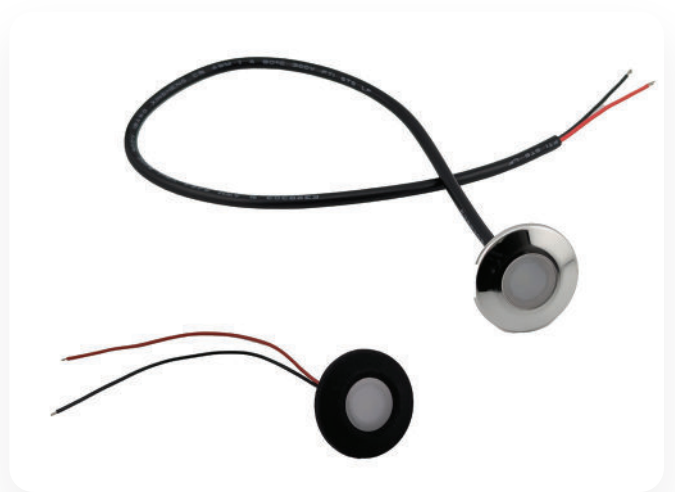

Allure

- Low-level LED courtesy light (1.5 inches in diameter)
- Attractive stainless or black bezel
- Easy installation (push-in or mechanical fastener)
- Custom termination available
- Available in white, blue, RGB, and RGBW
- Operating Voltage – 11V – 16VDC

Specifications

Part No.	Voltage	Current (mA)	Wattage (W)	Bezel Color	LED Color	CCT/Wave-length	Luminous Flux (lm)
470021	12	17.5	0.21	Chrome	White	5565 K	7.375
470075					Blue	465 nm	0.825
470077		18.5	0.28	Black	White	5700 K	4.75
470112		15.3	0.7	Chrome	RGB	633/521/467	0.95/2.42/0.62
470088		20.0	0.72	Chrome	RGBW	630/515/460/6650	1.35/4/0.85/4.55