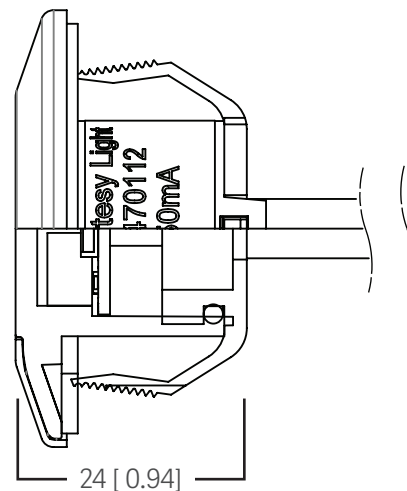

Allure

- Low-level LED courtesy light (1.5 inches in diameter)
- Attractive stainless or black bezel
- Easy installation (push-in or mechanical fastener)
- Custom termination available
- Available in white, blue, RGB, and RGBW
- Operating Voltage – 11V – 16VDC

Specifications

Part No.	Voltage	Current (mA)	Wattage (W)	Bezel Color	LED Color	CCT/Wave-length	Luminous Flux (lm)
470021	12	17.5	0.21	Chrome	White	5565 K	7.375
470075					Blue	465 nm	0.825
470077		18.5	0.28	Black	White	5700 K	4.75
470112		15.3	0.7	Chrome	RGB	633/521/467	0.95/2.42/0.62
470088		20.0	0.72	Chrome	RGBW	630/515/460/6650	1.35/4/0.85/4.55