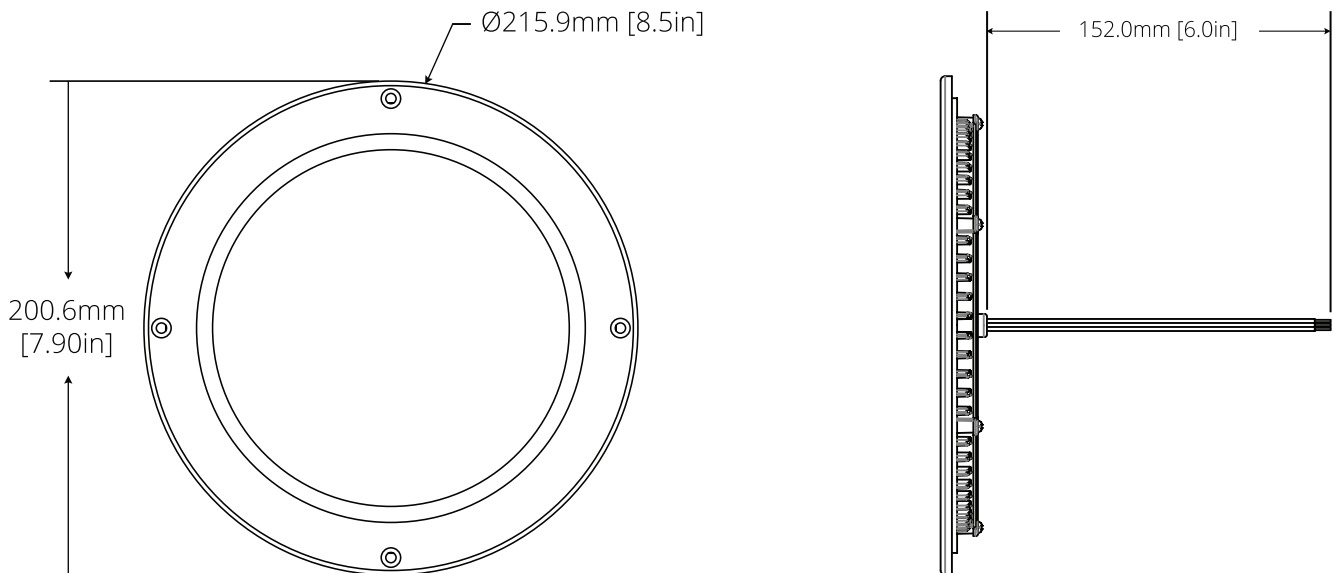

Cygnus

- Beautiful, bright wash of light, no hot spots or harsh light output with this 8" diameter light
- Two available settings: 1000/250 lumen output
- Ultra thin profile
- Screw fasteners and gasket for secure installation
- Easy installation with industry standard 7.5" diameter hole cut out
- Specific fastener locations for the emergency industry
- Operating Voltage – 11V – 14VDC

Specifications

Part No.	Voltage	Setting	Current (mA)	Wattage (W)	LED Color	CCT/Wave-length	Luminous Flux (lm)
470268	12	Low/High	209/886	14.5/14.5	White	5500 K	270/1100

Dimensions

Vista reserves the right to modify this specification without prior notice.