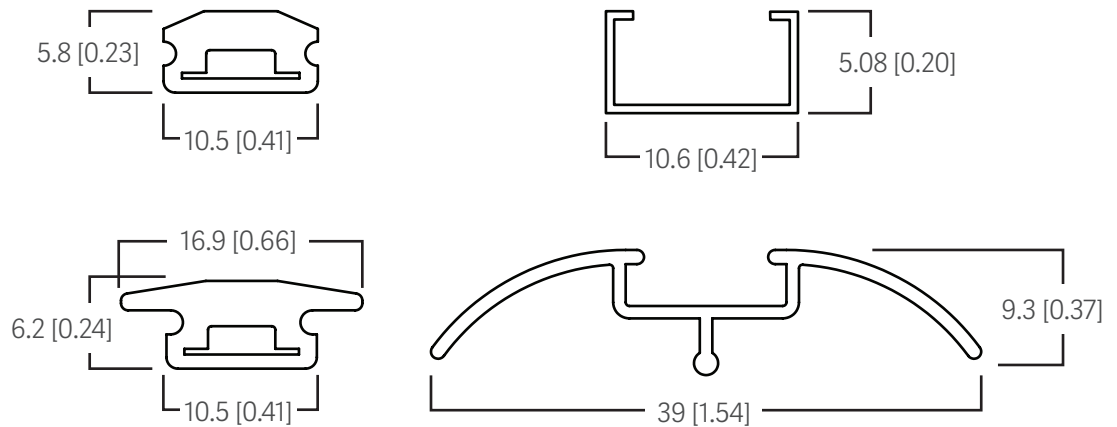

Dimensions

Vista reserves the right to modify this specification without prior notice.