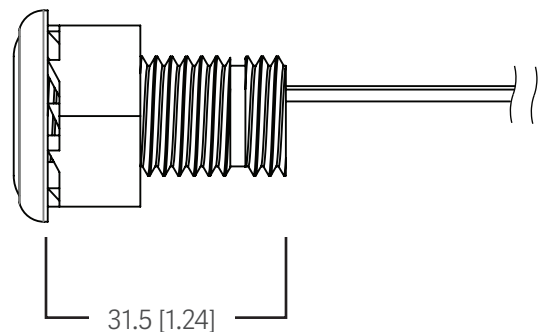

Dimensions

Vista reserves the right to modify this specification without prior notice.