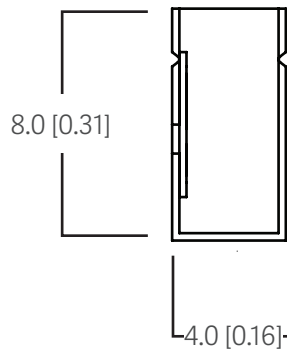

Mini Versa Trim

- Small, narrow glow light
- Available in warm white, natural white, cool white, red, green, and blue
- Operating temperature: -20 to 45°C
- Operating voltage 11V – 14Vdc
- Salt Spray compliant with ISO 9227
- UL Listed

Specifications

Part No.	Voltage	Current (mA/ft)	Wattage (W/ft)	Max Run (ft)	LED Color	CCT/Wave-length	Luminous Flux (lm/ft)
461349	12	208	2.5	24	Warm White	3000 K	67
462349					Red	630 nm	23
464349					Daylight White	4000 K	58.1
465349					Green	520 nm	73.7
466349					Blue	465 nm	16.2
468349					Cool White	5000 K	59.9