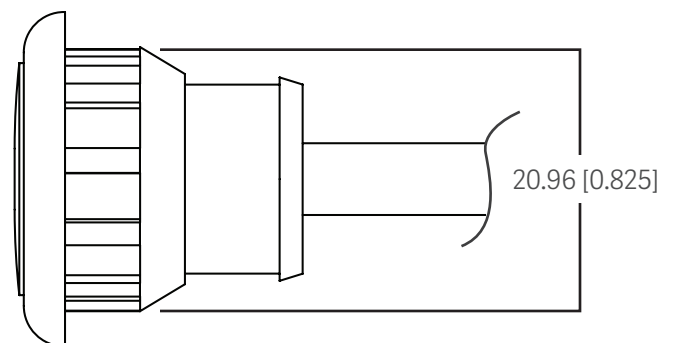

Umbra

- Available with or without grommet
- Fastener-free installation

Specifications

Part No.	Voltage	Current (mA/ft)	Wattage (W/ft)	Grommet	LED Color	CCT/Wave-length	Luminous Flux (lm/ft)
471008	12	23	0.317	No	White	5565 K	7.375
471009		23	0.317	Yes	White	5958 K	4
480357		20	0.300	Yes	Blue	469 nm	0.75