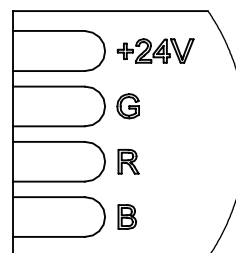

Bottom View - 24V

Wire Color (Function)

- Black (Black +)
- Green (Green GND)
- Red (Red GND)
- Blue (Blue GND)

Vista reserves the right to modify this specification without prior notice.