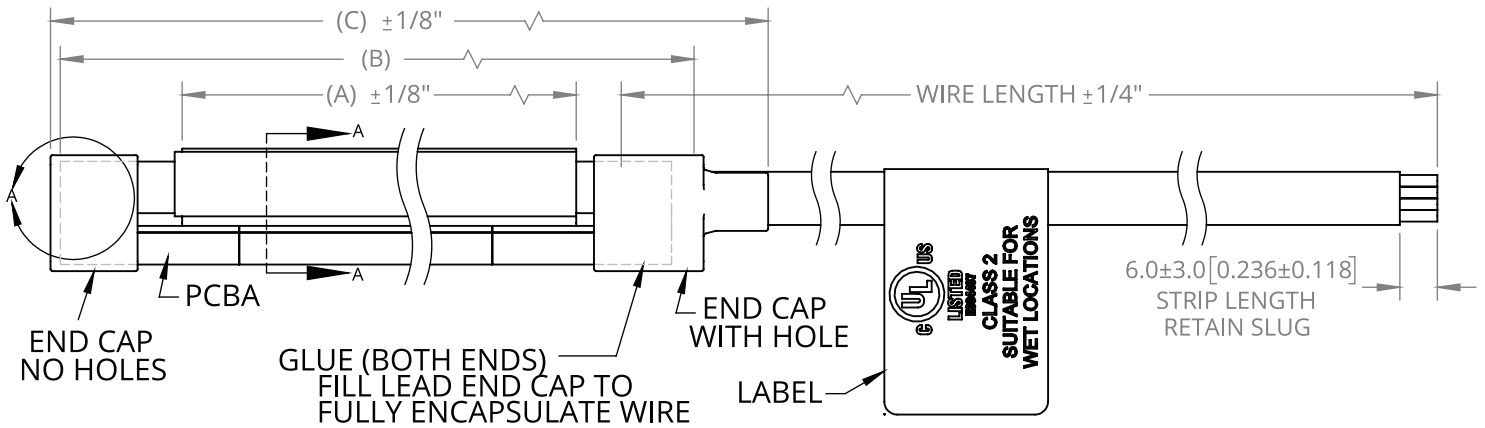

Dimensions

463437 - 12V