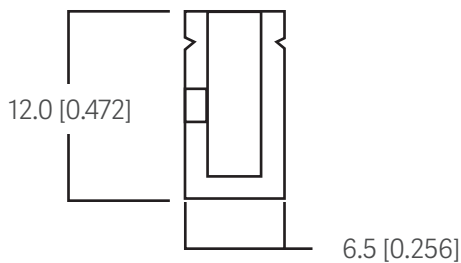

Single Color