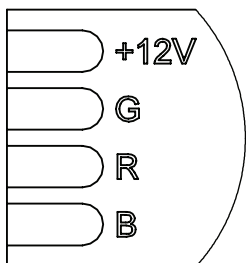

Bottom View - 12V

Wire Color (Function)

- Black (Black +)
- Green (Green GND)
- Red (Red GND)
- Blue (Blue GND)