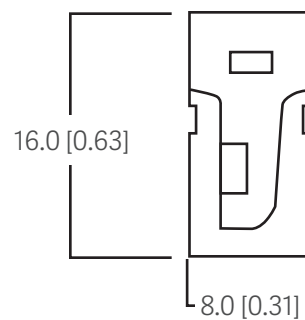

RGB

Vista reserves the right to modify this specification without prior notice.