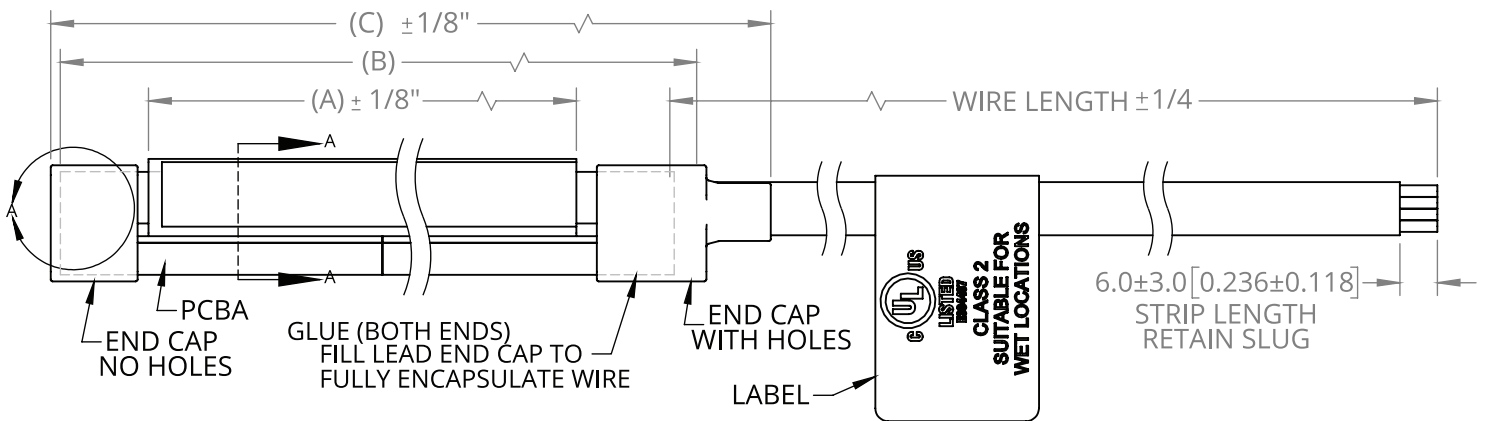

463453 - 24V