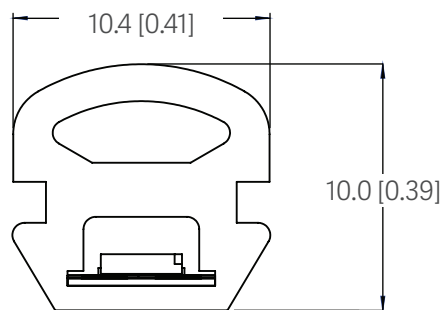

Vivid Single Color

- Vibrant neon look created with LEDs in a white or red PVC tube
- No hot spots
- Comes in 8 vibrant colors
- Different mounting options available – shown below
- Designed for exterior and interior applications, IP66 rated
- Tips available for finished look
- Operating voltage: 11 – 14Vdc
- Available in lengths from 3-1/2" to 144"

Specifications

Part No.	Voltage	Current (mA/ft)	Wattage (W/ft)	Max Run (ft)	LED Color	CCT/Wave-length	Luminous Flux
461046	12	260	3.12	18.5	Warm White	3000 K	345
462046					Red	622 nm	71
463046					Amber	590 nm	100
464046					Natural White	4500 K	345
465046					Green	523 nm	329
466046					Blue	465 nm	95
467046					Purple	-	-
469046					Cool White	6000 K	345