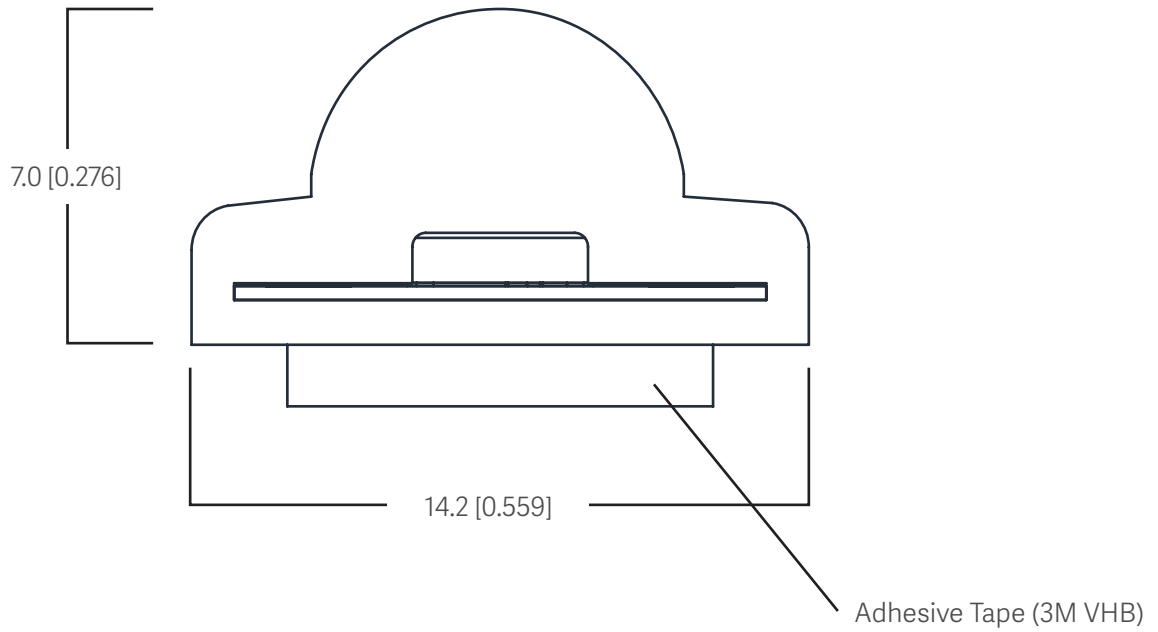

**Clip: Available in clear or
black**

Vista reserves the right to modify this specification without prior notice.