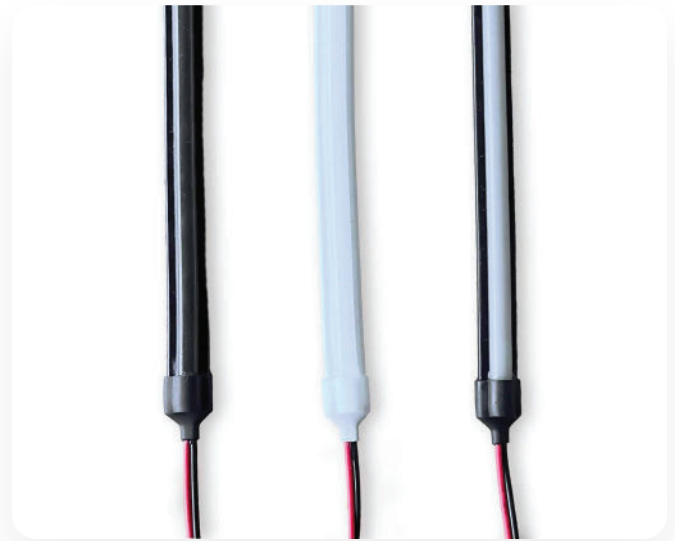

# Fusion RGBW & Addressable

- Vibrant neon look without hot spots using COB LED technology
- Available in 3 different finishes and with RGB (4-Wire), RGBW (5-Wire), and ARGBW (3-Wire, Digitally-controllable) LEDs
- Different mounting options available – shown below
- Available in 5 Vdc, 12 Vdc, and 24 Vdc operating voltages
- Max run lengths:
  - 5 Vdc ARGBW: 5m standard or 10m with power injection
  - 12 Vdc: 10m with UL
  - 24 Vdc: 10m with UL
- UL Listed
- Operating temperature: -20C to 45C