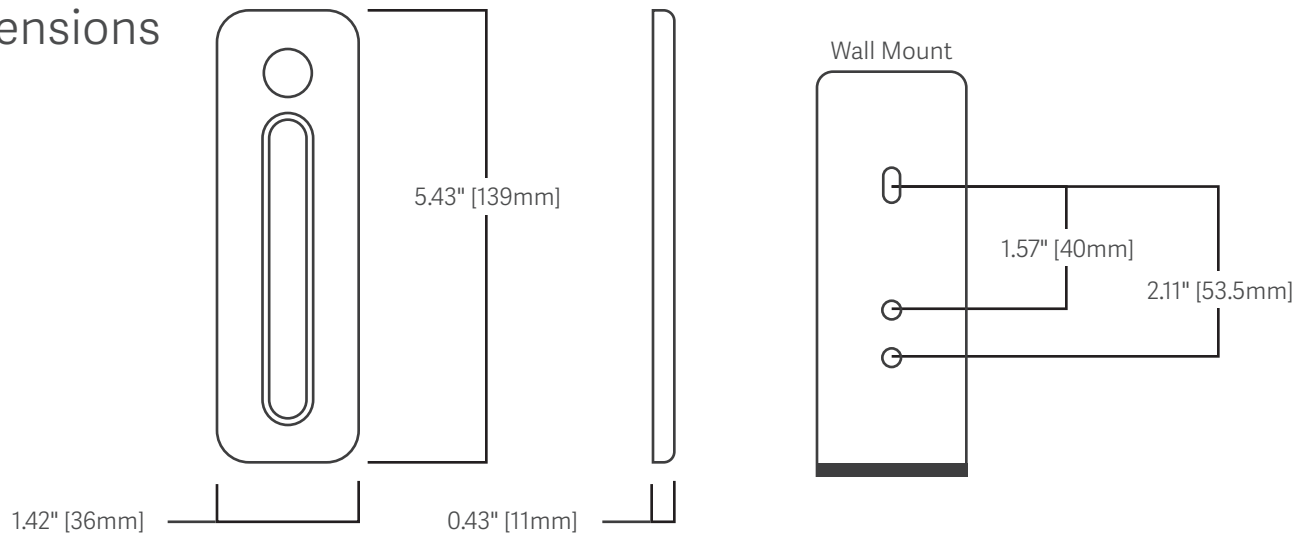

Dimensions

Vista reserves the right to modify this specification without prior notice.