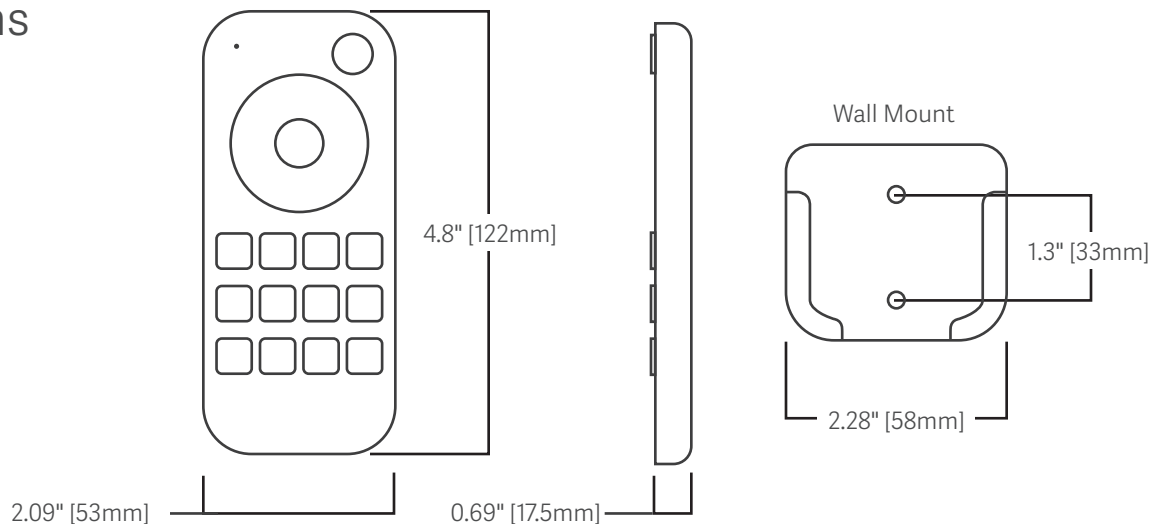

4-Zone RF Remote

- Match with RF 2.4G single color, dual-color, RGB, RGBW, or RGBW-CCT LED controllers
- Each remote can match to a virtually limitless number of receivers
- Sensitive color adjustment wheel
- Independent dimming for all Channels
- Powered by (2) AAA Batteries
- Magnet built into back of remote allows for secure mounting, either directly to a metal surface or anywhere using the included wall bracket
- Black and White versions available (white version is special order only at this time)

Specifications

Part No.	Color	Channels	Zones	Signal	Control Distance	Operating Temperature	IP Rating
480661	DIM	1	4	RF 2.4GHz	30m	-30 C ~ +55 C	20
480662	CCT	2					
480663	RGB/RGBW	4					
480664	RGBCCT	5					

Dimensions

Vista reserves the right to modify this specification without prior notice.