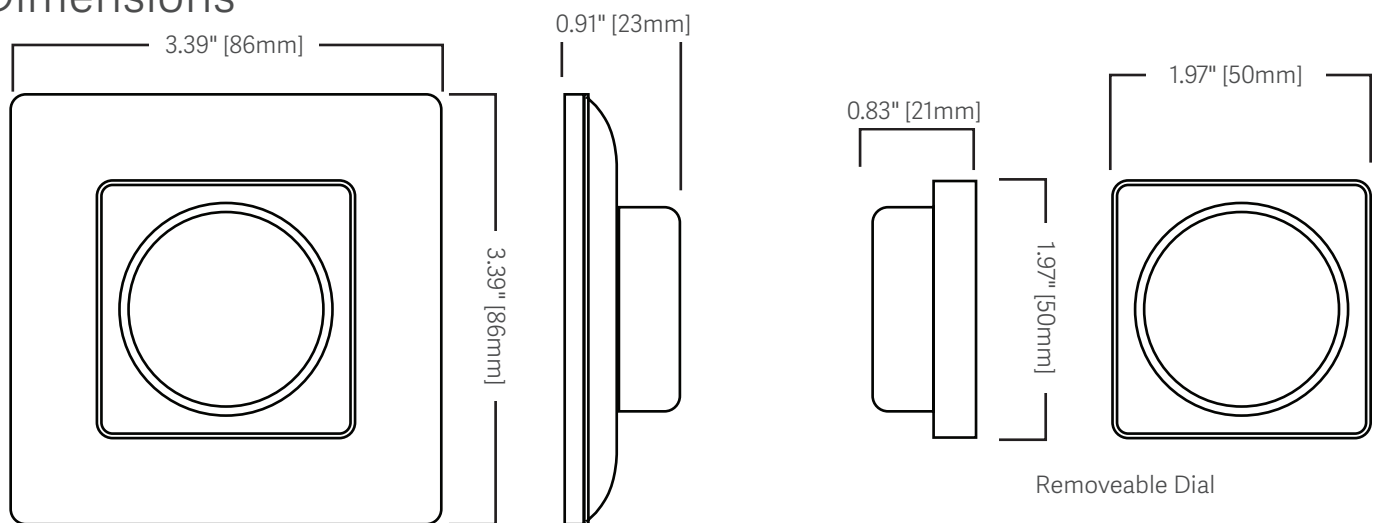

# 1-Zone Wall Remote (Dial)

- Match with RF 2.4G single color, dual-color, or RGB LED controllers
- Each remote can match to a virtually limitless number of receivers
- Simple, easy-to-use dial
- Powered by CR2032 Battery
- Magnetic mounted dial is removeable and functions wirelessly
- Easy installation, no wiring needed

## Specifications

Part No.	Color	Channels	Zones	Signal	Control Distance	Operating Temperature	IP Rating
480673	DIM	1	1	RF 2.4GHz	30m	-30 C ~ +55 C	20
480674	CCT	2					
480675	RGB	3					

## Dimensions

Vista reserves the right to modify this specification without prior notice.